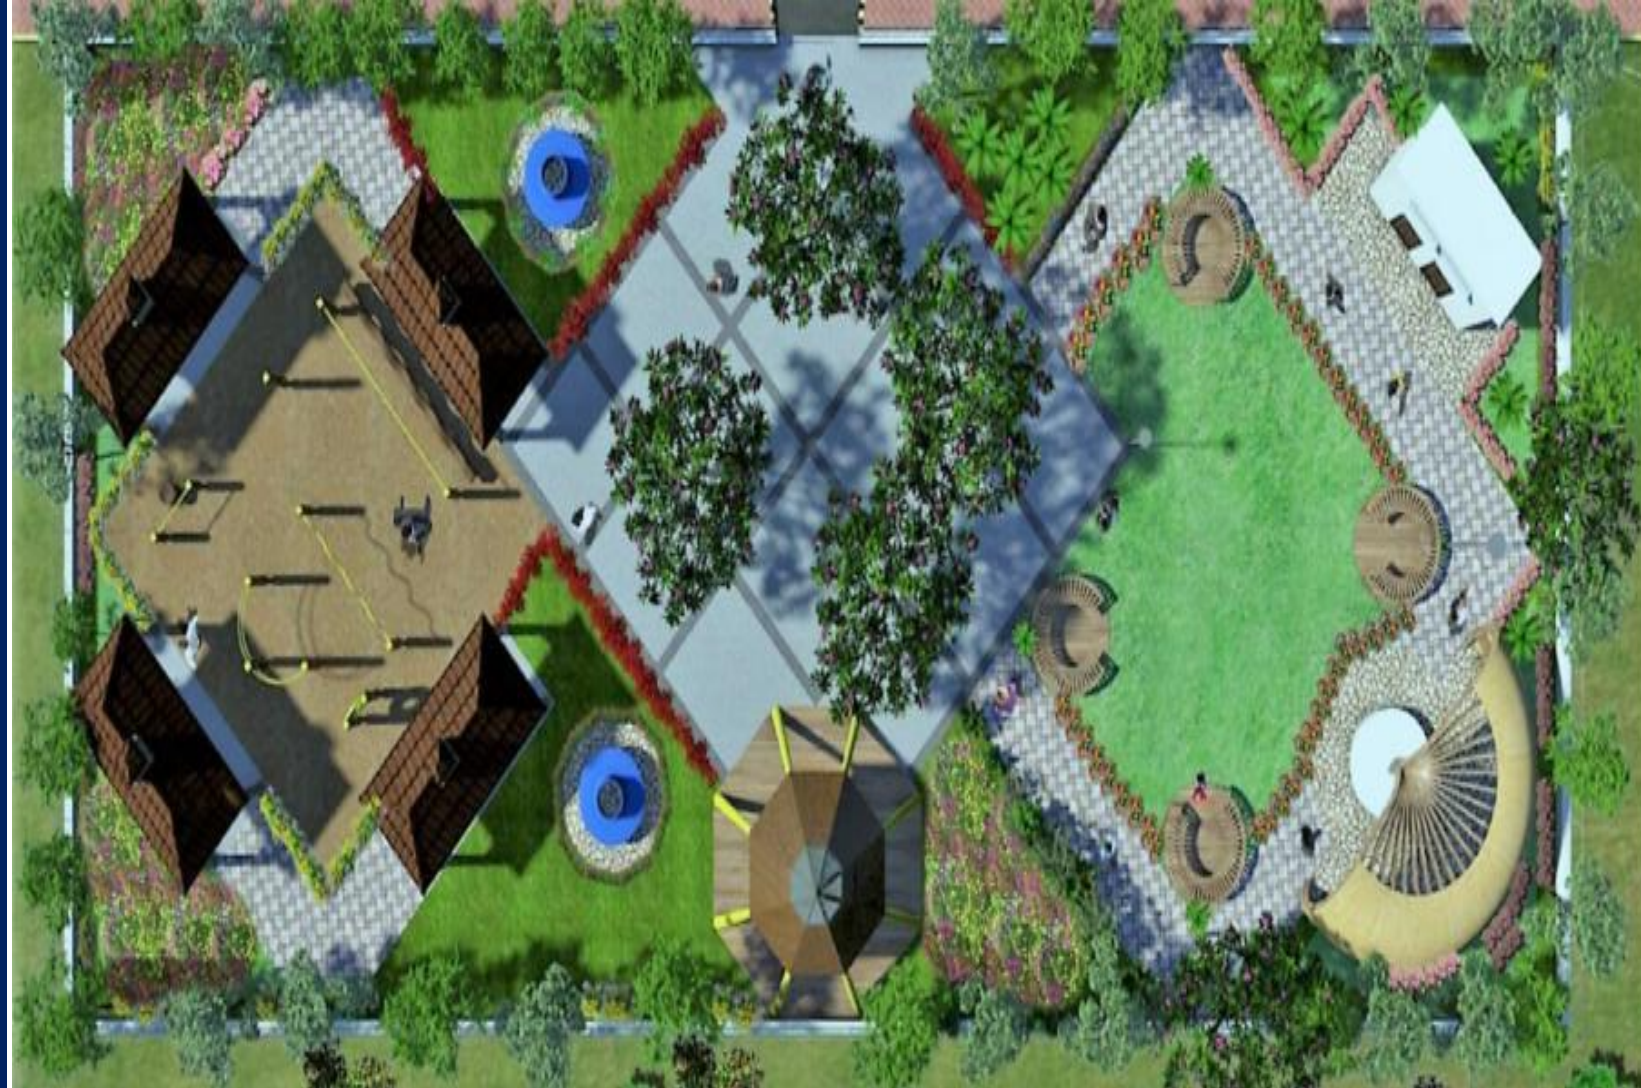

## SENIOR CITIZEN PARK PHASE - 1

*Place for Senior Citizen where they can get involved in activities like recreation, reading, meditation, group interactions and information communication. This facility aims to provide for all such activities at one place wherein the senior citizen can keep themselves indulged for most of their day-to-day activities.*

Location

Near Yogi Park

Survey No.

38/1, Baner

LOA Amt

Rs 1.23 Cr

Accepted Tender  
Percentage

9.85% Above

Area of Plot

953.21 sqm

Date of  
commencement

28/02/2019

Date of Completion

31/03/2021

Project Architect

Ranjana Barve

Third Party  
Supervision

CEIL

Maintenance of 3  
years up to

31/03/2024

Objective

Relaxing place with  
facilities for Senior Citizens